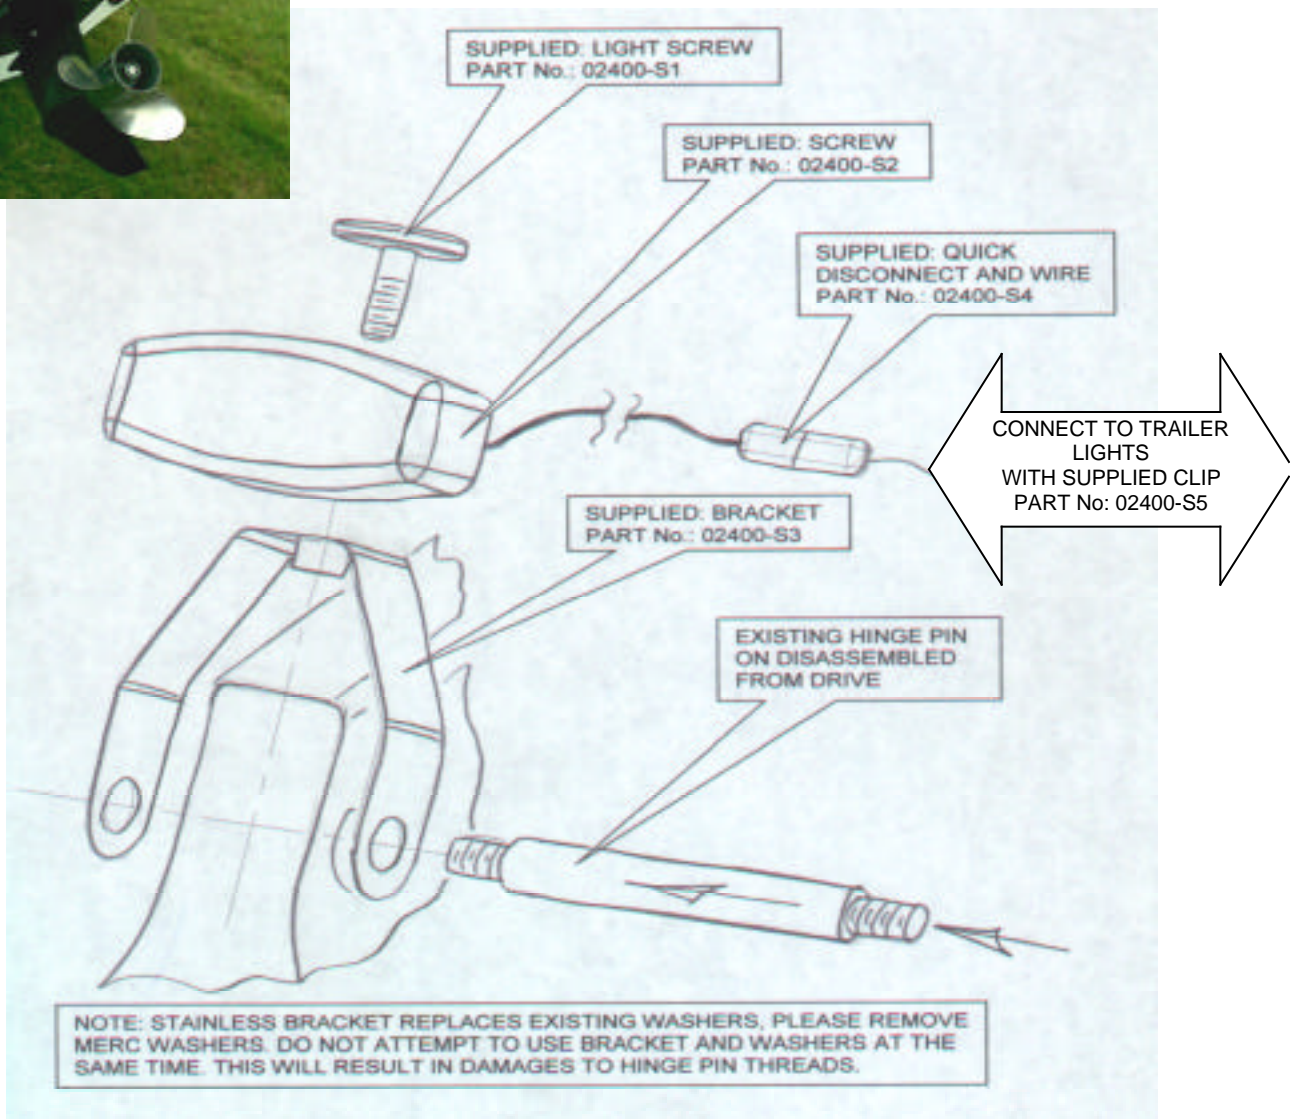

2900 ROCKEFELLER RD.
WILLOUGHBY HILLS, OHIO 44092
440-585-9369

LITE-MATE INSTALLATION LAYOUT
PART NUMBER: 02400 WITH LIGHT KIT
tek-nautical .com
MODEL: 02400

NOTE: PLEASE REFERENCE APPROVED FACTORY SERVICE MANUAL FOR DISASSEMBLY AND RE-ASSEMBLY OF DRIVE COMPONENTS